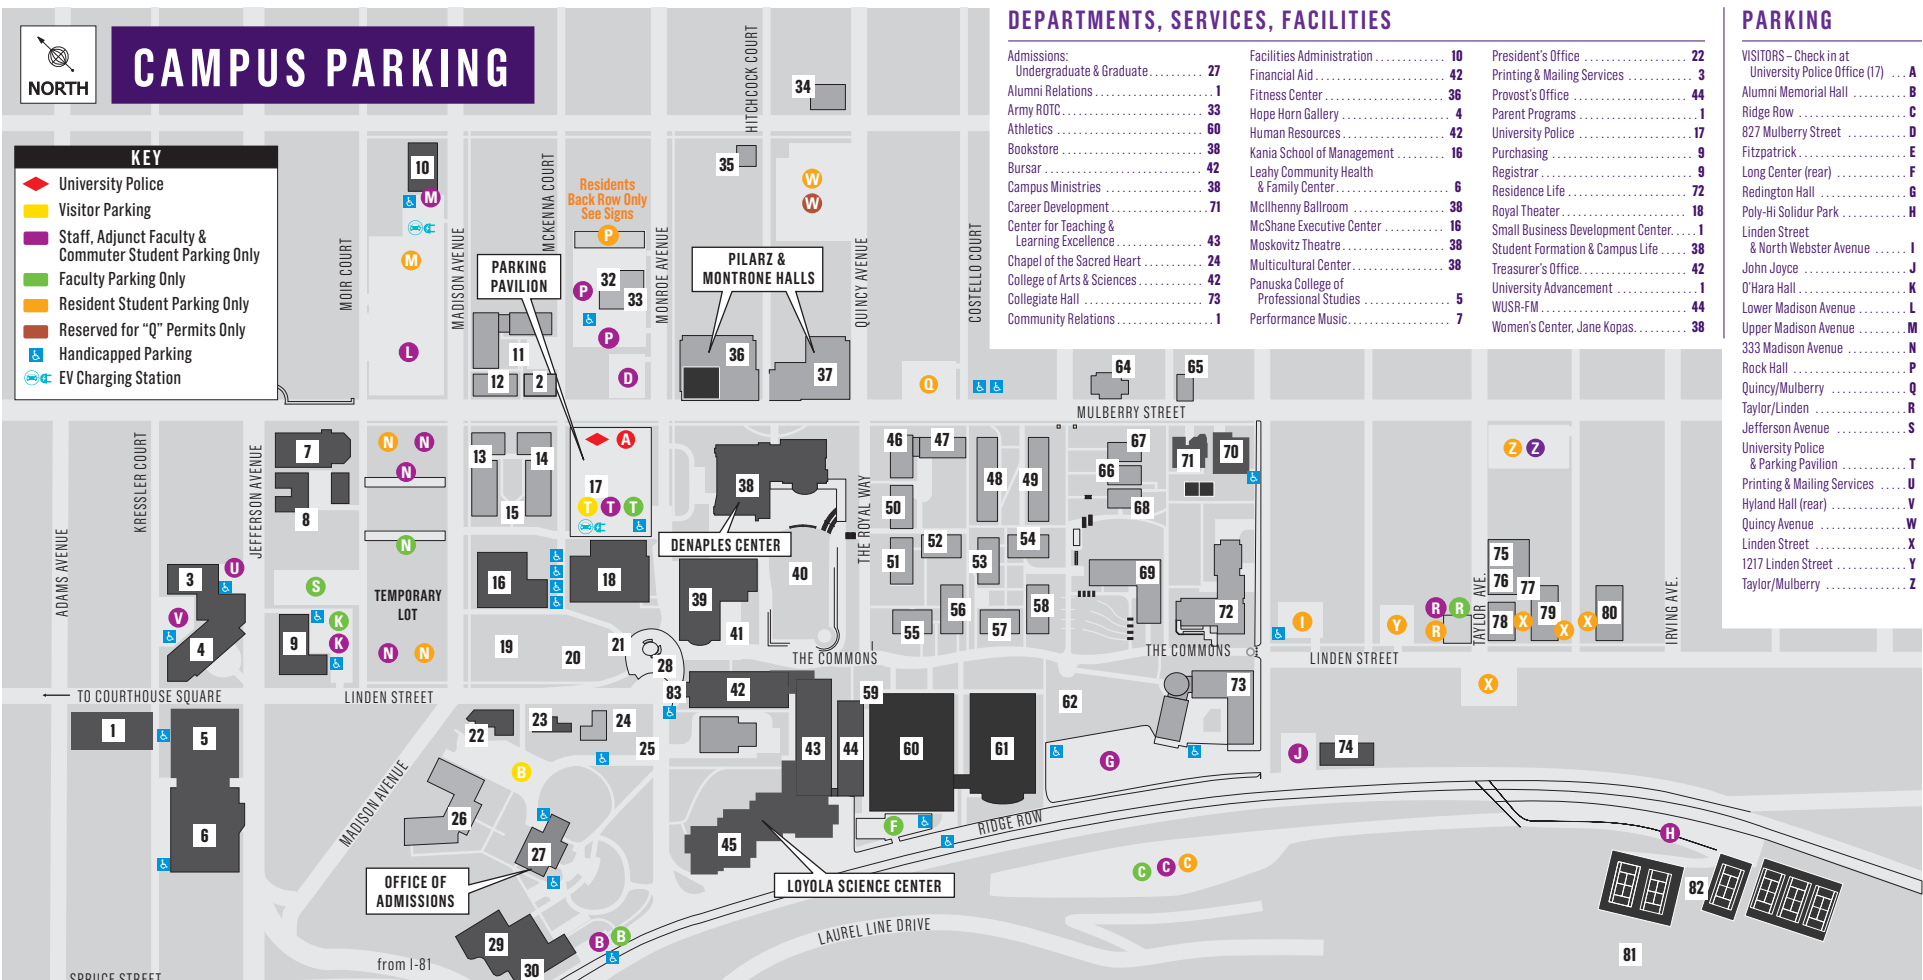

CAMPUS PARKING

KEY

- University Police
- Visitor Parking
- Staff, Adjunct Faculty & Commuter Student Parking Only
- Faculty Parking Only
- Resident Student Parking Only
- Reserved for "Q" Permits Only
- Handicapped Parking
- EV Charging Station

PARKING

VISITORS - Check in at	
University Police Office (17)	A
Alumni Memorial Hall	B
Ridge Row	C
827 Mulberry Street	D
Fitzpatrick	E
Long Center (rear)	F
Redington Hall	G
Poly-Hi Solidur Park	H
Linden Street & North Webster Avenue	I
John Joyce	J
O'Hara Hall	K
Lower Madison Avenue	L
Upper Madison Avenue	M
333 Madison Avenue	N
Rock Hall	P
Quincy/Mulberry	Q
Taylor/Linden	R
Jefferson Avenue	S
University Police & Parking Pavilion	T
Printing & Mailing Services	U
Hyland Hall (rear)	V
Quincy Avenue	W
Linden Street	X
1217 Linden Street	Y
Taylor/Mulberry	Z